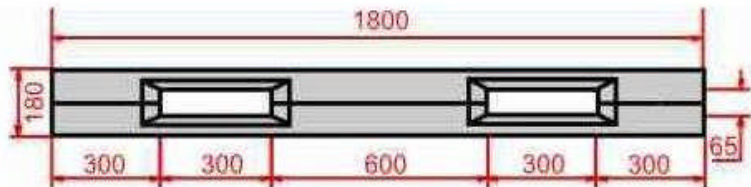

# Plastic Pallets

**PALLETEK**

Plastic Pallets

"Your Shipping Partner"

**PAL1218AD**

SIZE 120 X 180 X 18 CM.

NON SLIP RUBBER CAP : 40

2-WAY ENTRY

**MATERIAL**

: HDPE

**WEIGHT**

: 60 KG.

**FUNCTIONS**

: DOUBLE - FACE /2-WAY ENTRY

**STATIC LOAD**

: 6000 KG.