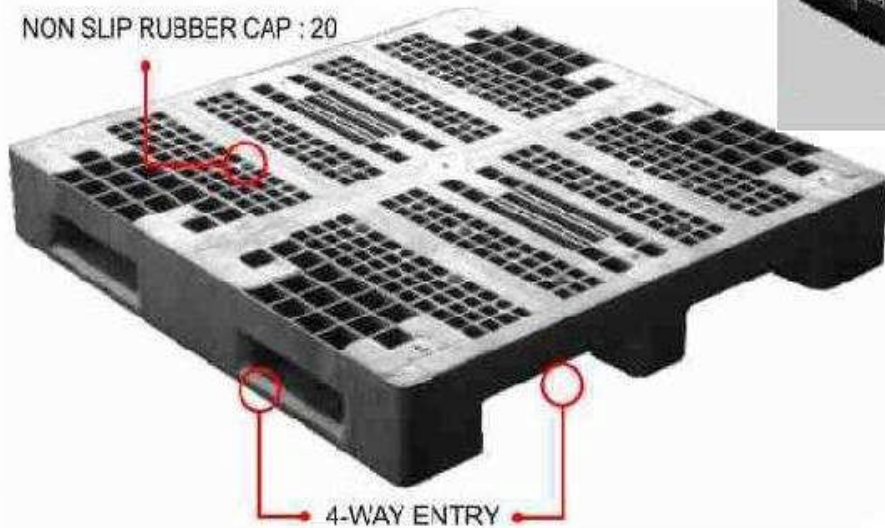

Plastic Pallets

PAL1212ESN SIZE 120 X 120 X 17 CM.

PALLETEK

Plastic Pallets

"Your Shipping Partner"

Bottom View

NON SLIP RUBBER CAP : 20

4-WAY ENTRY

MATERIAL	: HDPE
WEIGHT	: 32 KG.
FUNCTIONS	: SINGLE - FACE / 4-WAY ENTRY
STATIC LOAD	: 6000 KG.
DYNAMIC LOAD	: 2000 KG.
RACKING LOAD	: 1200 KG.
NON SLIP RUBBER CAP	: 20
QTY / 20FCL, 40FCL, 40HQ	: 101,222,282