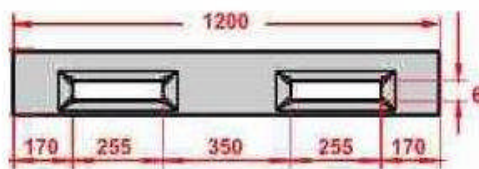

Plastic Pallets

PAL1212ESN SIZE 120 X 120 X 17 CM.

PALLETEK

Plastic Pallets

"Your Shipping Partner"

Bottom View

NON SLIP RUBBER CAP : 20

4-WAY ENTRY

MATERIAL	: HDPE
WEIGHT	: 32 KG.
FUNCTIONS	: SINGLE - FACE / 4-WAY ENTRY
STATIC LOAD	: 6000 KG.
DYNAMIC LOAD	: 2000 KG.
RACKING LOAD	: 1200 KG.
NON SLIP RUBBER CAP	: 20
QTY / 20FCL, 40FCL, 40HQ	: 101,222,282