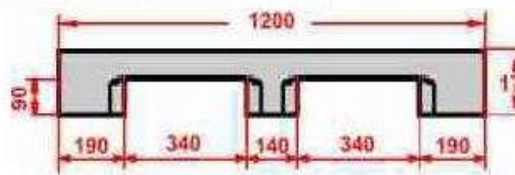

Plastic Pallets

PAL1212ESN SIZE 120 X 120 X 17 CM.

PALLETEK

Plastic Pallets

"Your Shipping Partner"

Bottom View

NON SLIP RUBBER CAP : 20

4-WAY ENTRY

MATERIAL	: HDPE
WEIGHT	: 32 KG.
FUNCTIONS	: SINGLE - FACE / 4-WAY ENTRY
STATIC LOAD	: 6000 KG.
DYNAMIC LOAD	: 2000 KG.
RACKING LOAD	: 1200 KG.
NON SLIP RUBBER CAP	: 20
QTY / 20FCL, 40FCL, 40HQ	: 101,222,282