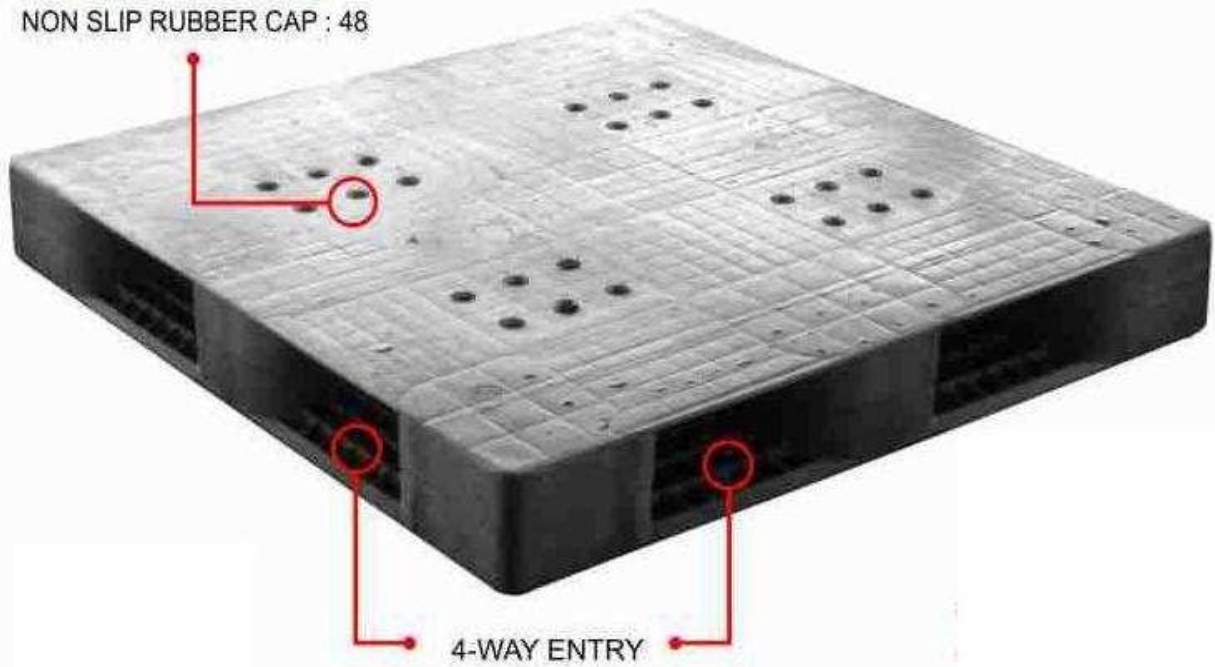

# Plastic Pallets

**PALLETEK**

Plastic Pallets

"Your Shipping Partner"

**PAL1212AD** SIZE 120 X 120 X 15 CM.

NON SLIP RUBBER CAP : 48

4-WAY ENTRY

<b>MATERIAL</b>	: HDPE
<b>WEIGHT</b>	: 36.7 KG.
<b>FUNCTIONS</b>	: DOUBLE-FACE/4-WAY ENTRY
<b>STATIC LOAD</b>	: 6000 KG.
<b>DYNAMIC LOAD</b>	: 2000 KG.
<b>RACKING LOAD</b>	: 1000 KG.
<b>NON SLIP RUBBER CAP</b>	: 48
<b>QTY / 20FCL, 40FCL, 40HQ</b>	: 118, 258, 282