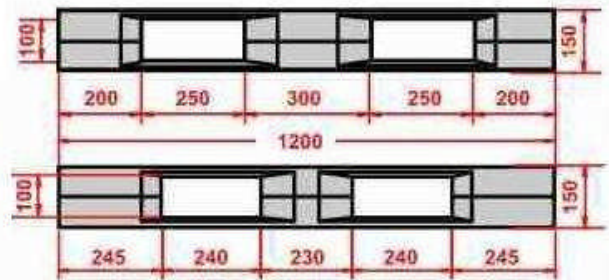

# Plastic Pallets

**PALLETEK**

Plastic Pallets

"Your Shipping Partner"

**PAL1212AD** SIZE 120 X 120 X 15 CM.

NON SLIP RUBBER CAP : 48

4-WAY ENTRY

<b>MATERIAL</b>	: HDPE
<b>WEIGHT</b>	: 36.7 KG.
<b>FUNCTIONS</b>	: DOUBLE-FACE/4-WAY ENTRY
<b>STATIC LOAD</b>	: 6000 KG.
<b>DYNAMIC LOAD</b>	: 2000 KG.
<b>RACKING LOAD</b>	: 1000 KG.
<b>NON SLIP RUBBER CAP</b>	: 48
<b>QTY / 20FCL, 40FCL, 40HQ</b>	: 118, 258, 282