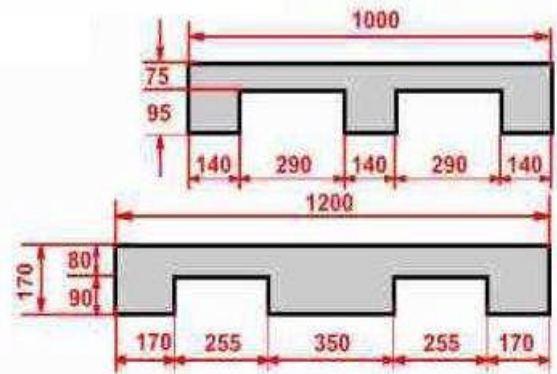

Plastic Pallets

PALLETEK

Plastic Pallets

"Your Shipping Partner"

PAL1210ESA SIZE 100 X 120 X 17 CM.

Bottom View

MATERIAL	: HDPE
WEIGHT	: 25 KG.
FUNCTIONS	: SINGLE-FACE/4-WAY ENTRY
STATIC LOAD	: 6000 KG.
DYNAMIC LOAD	: 2000 KG.
RACKING LOAD	: 800 KG.
NON SLIP RUBBER CAP	: 20
QTY / 20FCL, 40FCL, 40HQ	: 130, 277, 302