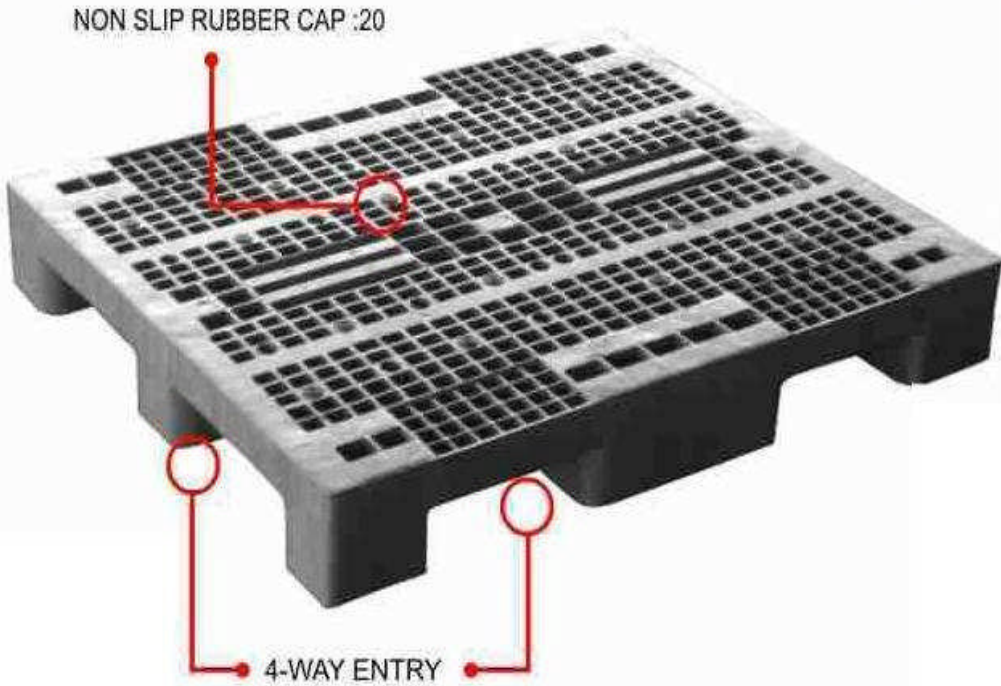

Plastic Pallets

PALLETEK

Plastic Pallets

"Your Shipping Partner"

PAL1210ESA SIZE 100 X 120 X 17 CM.

Bottom View

MATERIAL	: HDPE
WEIGHT	: 25 KG.
FUNCTIONS	: SINGLE-FACE/4-WAY ENTRY
STATIC LOAD	: 6000 KG.
DYNAMIC LOAD	: 2000 KG.
RACKING LOAD	: 800 KG.
NON SLIP RUBBER CAP	: 20
QTY / 20FCL, 40FCL, 40HQ	: 130, 277, 302