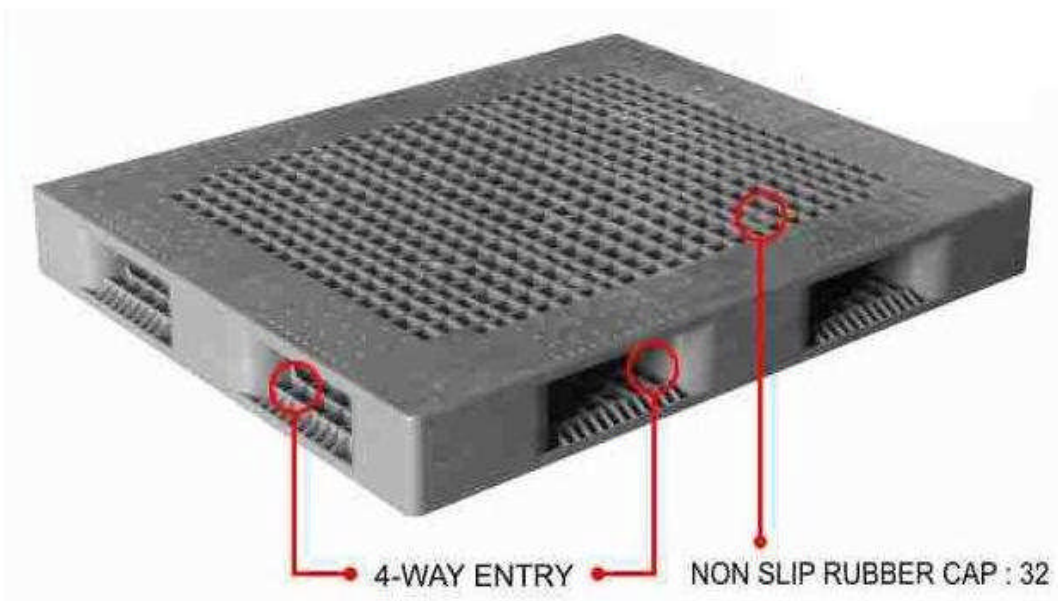

Plastic Pallets

PALLETEK

Plastic Pallets

"Your Shipping Partner"

PAL1113ADP SIZE 110 X 135 X 16 CM.

MATERIAL	: HDPE
WEIGHT	: 33 KG.
FUNCTIONS	: DOUBLE-FACE/4-WAY ENTRY
STATIC LOAD	: 4500 KG.
DYNAMIC LOAD	: 1500 KG.
RACKING LOAD	: -
NON SLIP RUBBER CAP	: 32
QTY / 20FCL, 40FCL, 40HQ	: 116, 236, 252