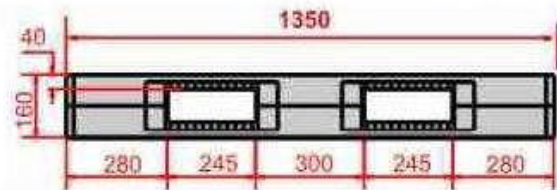

Plastic Pallets

PALLETEK

Plastic Pallets

"Your Shipping Partner"

PAL1113ADP SIZE 110 X 135 X 16 CM.

MATERIAL	: HDPE
WEIGHT	: 33 KG.
FUNCTIONS	: DOUBLE-FACE/4-WAY ENTRY
STATIC LOAD	: 4500 KG.
DYNAMIC LOAD	: 1500 KG.
RACKING LOAD	: -
NON SLIP RUBBER CAP	: 32
QTY / 20FCL, 40FCL, 40HQ	: 116, 236, 252