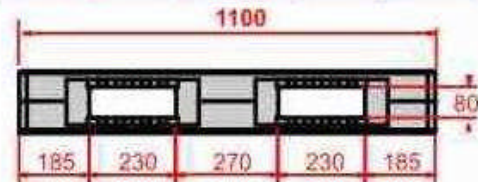

Plastic Pallets

PALLETEK

Plastic Pallets

"Your Shipping Partner"

PAL1113ADP SIZE 110 X 135 X 16 CM.

MATERIAL	: HDPE
WEIGHT	: 33 KG.
FUNCTIONS	: DOUBLE-FACE/4-WAY ENTRY
STATIC LOAD	: 4500 KG.
DYNAMIC LOAD	: 1500 KG.
RACKING LOAD	: -
NON SLIP RUBBER CAP	: 32
QTY / 20FCL, 40FCL, 40HQ	: 116, 236, 252