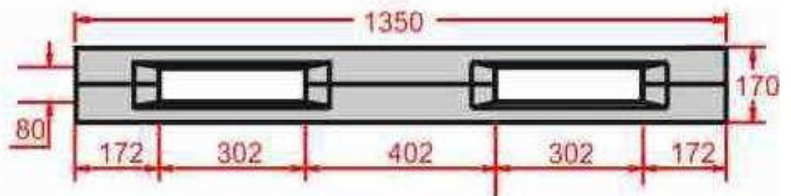

# Plastic Pallets

Plastic Pallets

"Your Shipping Partner"

**PAL1013AD** SIZE 100 X 135 X 17 CM.

NON SLIP RUBBER CAP :32

2-WAY ENTRY

MATERIAL

: HDPE

WEIGHT

: 44 KG.

FUNCTIONS

: DOUBLE-FACE/2-WAY ENTRY

STATIC LOAD

: 6000 KG.

DYNAMIC LOAD

: 2000 KG.