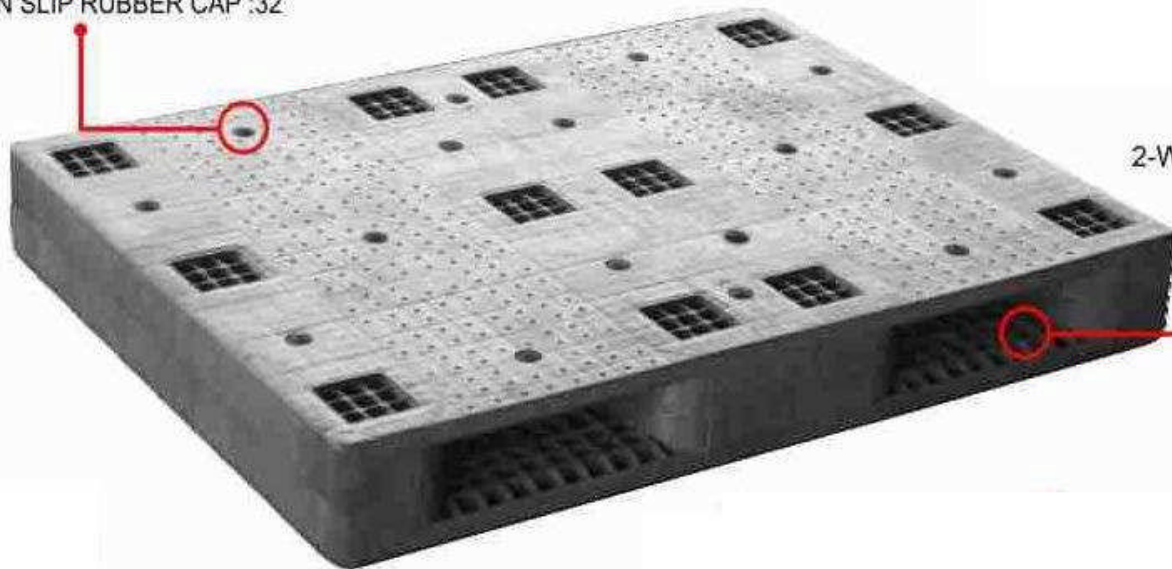

# Plastic Pallets

Plastic Pallets

"Your Shipping Partner"

**PAL1013AD** SIZE 100 X 135 X 17 CM.

NON SLIP RUBBER CAP :32

2-WAY ENTRY

MATERIAL

: HDPE

WEIGHT

: 44 KG.

FUNCTIONS

: DOUBLE-FACE/2-WAY ENTRY

STATIC LOAD

: 6000 KG.

DYNAMIC LOAD

: 2000 KG.