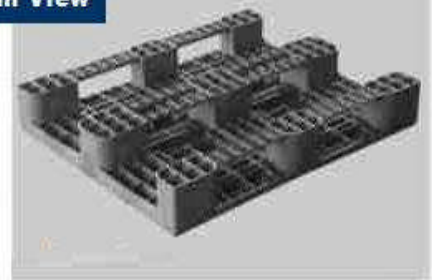

Plastic Pallets

PALLETEK

Plastic Pallets

"Your Shipping Partner"

PAL1012MWF SIZE 100 X 120 X 16 CM.

Bottom View

NON SLIP RUBBER CAP : 16

4-WAY ENTRY

MATERIAL	: HDPE
WEIGHT	: 16 KG.
FUNCTIONS	: SINGLE - FACE /4-WAY ENTRY
STATIC LOAD	: 4500 KG.
DYNAMIC LOAD	: 1200 KG.
RACKING LOAD	: 500 KG.
NON SLIP RUBBER CAP	: 16
QTY / 20FCL, 40FCL, 40HQ	: 158, 336, 381