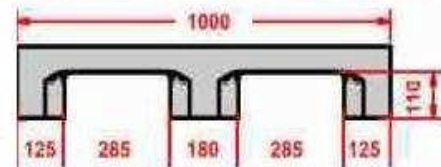

Plastic Pallets

PALLETEK

Plastic Pallets

"Your Shipping Partner"

PAL1012MWF SIZE 100 X 120 X 16 CM.

Bottom View

NON SLIP RUBBER CAP : 16

4-WAY ENTRY

MATERIAL	: HDPE
WEIGHT	: 16 KG.
FUNCTIONS	: SINGLE - FACE /4-WAY ENTRY
STATIC LOAD	: 4500 KG.
DYNAMIC LOAD	: 1200 KG.
RACKING LOAD	: 500 KG.
NON SLIP RUBBER CAP	: 16
QTY / 20FCL, 40FCL, 40HQ	: 158, 336, 381