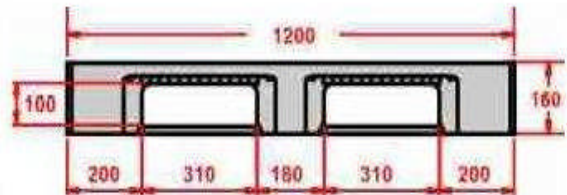

Plastic Pallets

PALLETEK

Plastic Pallets

"Your Shipping Partner"

PAL1012MWF SIZE 100 X 120 X 16 CM.

Bottom View

NON SLIP RUBBER CAP : 16

4-WAY ENTRY

MATERIAL	: HDPE
WEIGHT	: 16 KG.
FUNCTIONS	: SINGLE - FACE /4-WAY ENTRY
STATIC LOAD	: 4500 KG.
DYNAMIC LOAD	: 1200 KG.
RACKING LOAD	: 500 KG.
NON SLIP RUBBER CAP	: 16
QTY / 20FCL, 40FCL, 40HQ	: 158, 336, 381