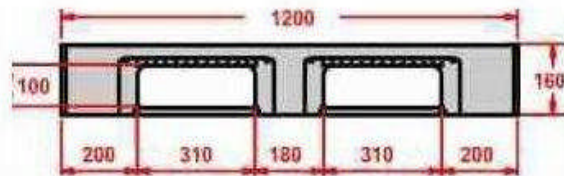

# Plastic Pallets

Plastic Pallets

"Your Shipping Partner"

**PAL1012MW** SIZE 100 X 120 X 16 CM.

Bottom View

NON SLIP RUBBER CAP : 16

4-WAY ENTRY

MATERIAL	HDPE
WEIGHT	: 15.5 KG.
FUNCTIONS	: SINGLE - FACE/ 4-WAY ENTRY
STATIC LOAD	: 4500 KG.
DYNAMIC LOAD	: 1200 KG.
RACKING LOAD	: 500 KG.
NON SLIP RUBBER CAP	: 16
QTY / 20FCL, 40FCL, 40HQ	: 158, 336, 381