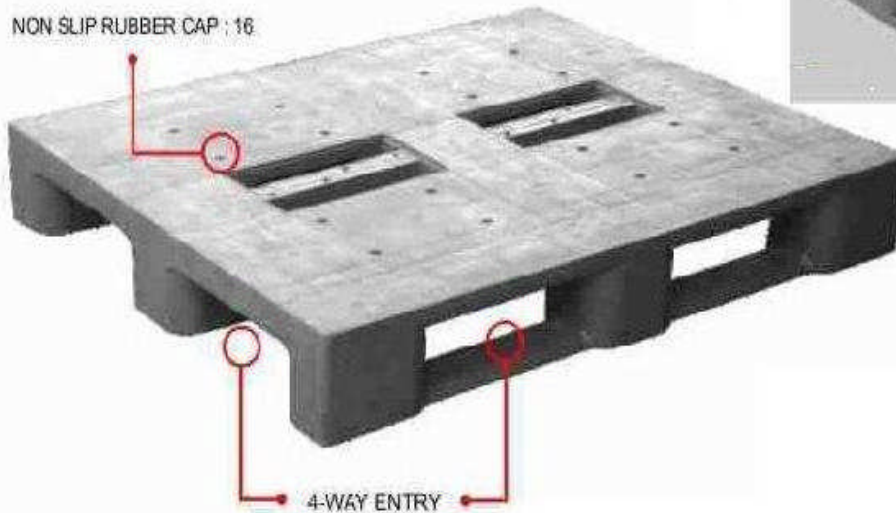

# Plastic Pallets

Plastic Pallets

"Your Shipping Partner"

**PAL1012MW** SIZE 100 X 120 X 16 CM.

Bottom View

NON SLIP RUBBER CAP : 16

4-WAY ENTRY

MATERIAL	HDPE
WEIGHT	: 15.5 KG.
FUNCTIONS	: SINGLE - FACE/ 4-WAY ENTRY
STATIC LOAD	: 4500 KG.
DYNAMIC LOAD	: 1200 KG.
RACKING LOAD	: 500 KG.
NON SLIP RUBBER CAP	: 16
QTY / 20FCL, 40FCL, 40HQ	: 158, 336, 381