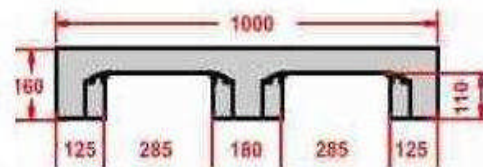

# Plastic Pallets

Plastic Pallets

"Your Shipping Partner"

**PAL1012MW** SIZE 100 X 120 X 16 CM.

Bottom View

NON SLIP RUBBER CAP : 16

4-WAY ENTRY

MATERIAL	HDPE
WEIGHT	: 15.5 KG.
FUNCTIONS	: SINGLE - FACE/ 4-WAY ENTRY
STATIC LOAD	: 4500 KG.
DYNAMIC LOAD	: 1200 KG.
RACKING LOAD	: 500 KG.
NON SLIP RUBBER CAP	: 16
QTY / 20FCL, 40FCL, 40HQ	: 158, 336, 381