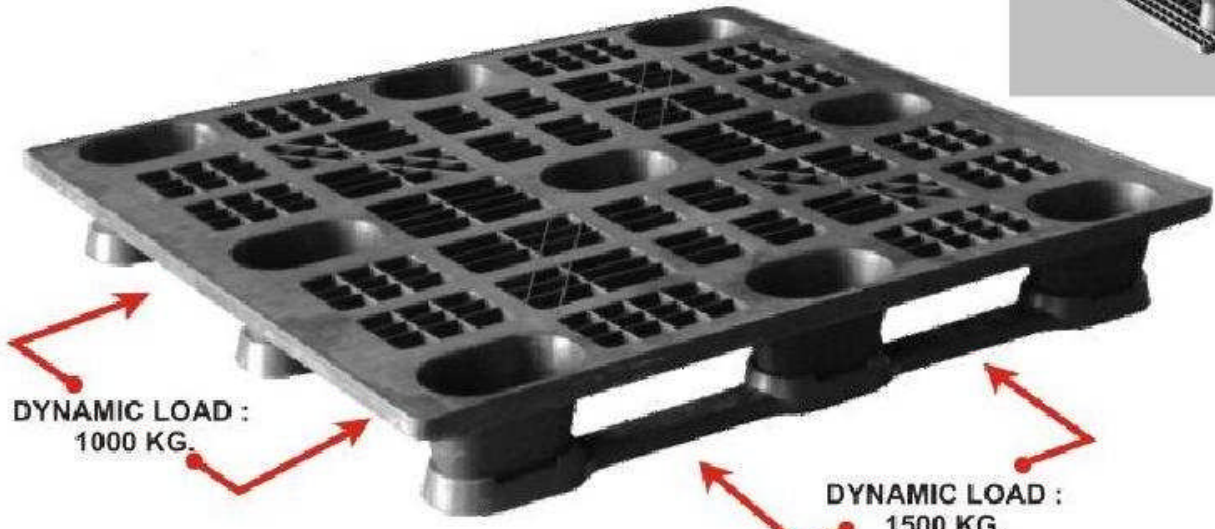

Plastic Pallets

PAL1012LWNS SIZE 100x120x15 CM.

Bottom View

| | |
|---------------------------------|---------------------------|
| MATERIAL | : PP |
| WEIGHT | : 9 KG. |
| FUNCTIONS | : SINGLE-FACE/4-WAY ENTRY |
| STATIC LOAD | : 2000 KG. |
| DYNAMIC LOAD | : 1000-1500 KG. |
| RACKING LOAD | : 400 |
| NON SLIP RUBBER CAP | : - |
| QTY / 20FCL, 40FCL, 40HQ | : 512, 1024, 1120 |