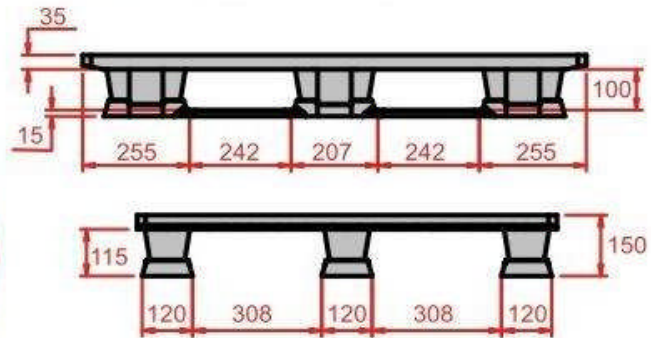

Plastic Pallets

PAL1012LWNS SIZE 100x120x15 CM.

Bottom View

| | |
|---------------------------------|---------------------------|
| MATERIAL | : PP |
| WEIGHT | : 9 KG. |
| FUNCTIONS | : SINGLE-FACE/4-WAY ENTRY |
| STATIC LOAD | : 2000 KG. |
| DYNAMIC LOAD | : 1000-1500 KG. |
| RACKING LOAD | : 400 |
| NON SLIP RUBBER CAP | : - |
| QTY / 20FCL, 40FCL, 40HQ | : 512, 1024, 1120 |