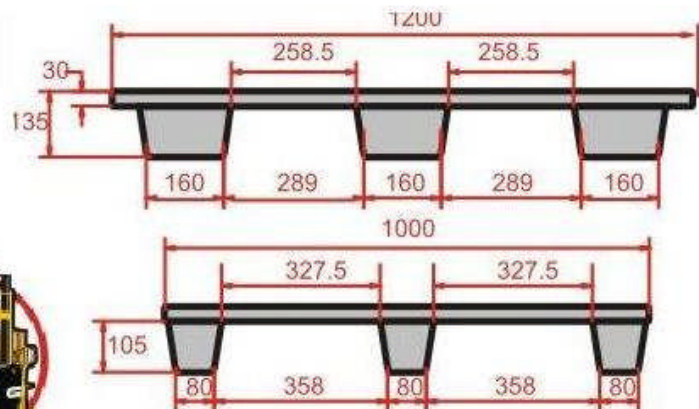

# Plastic Pallets

**PALLETEK**

Plastic Pallets

"Your Shipping Partner"

**PAL1012LS** SIZE 100x120x13.5 CM.

**Best Seller**

<b>MATERIAL</b>	: PP
<b>WEIGHT</b>	: 5.5 KG.
<b>FUNCTIONS</b>	: SINGLE-FACE/4-WAY ENTRY
<b>STATIC LOAD</b>	: 1000 KG.
<b>DYNAMIC LOAD</b>	: 600 KG.
<b>RACKING LOAD</b>	: -
<b>NON SLIP RUBBER CAP</b>	: -
<b>QTY / 20FCL, 40FCL, 40HQ</b>	: 760, 1601, 1784