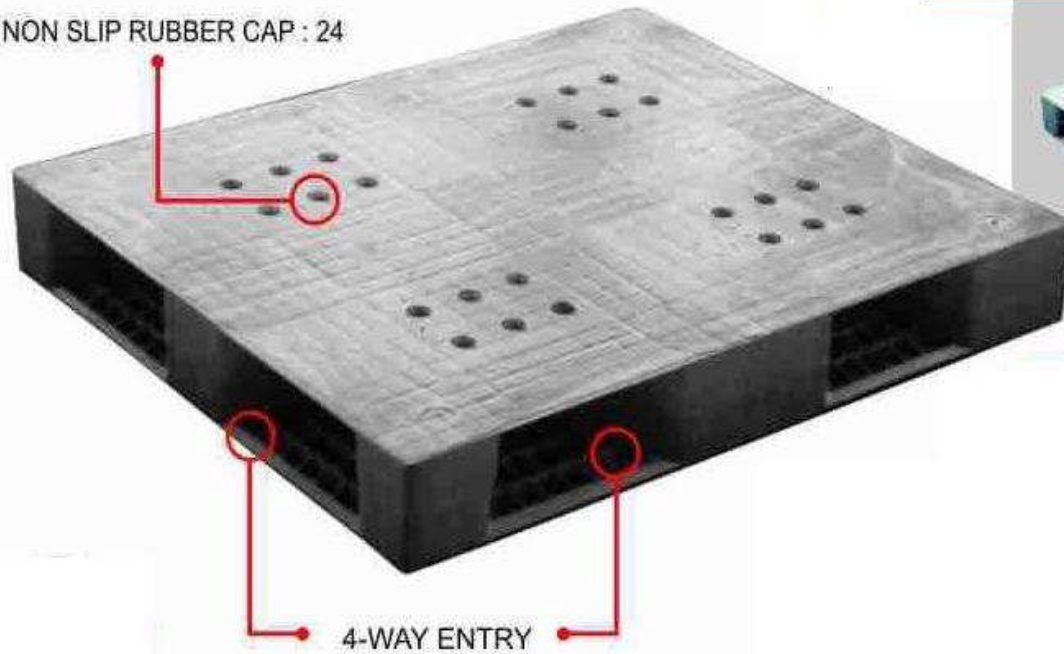

Plastic Pallets

Plastic Pallets

"Your Shipping Partner"

PAL1012ASN SIZE 100 X 120 X 15 CM.

NON SLIP RUBBER CAP : 24

Bottom View

MATERIAL	: HDPE
WEIGHT	: 30 KG.
FUNCTIONS	: SINGLE - FACE 4-WAY ENTRY
STATIC LOAD	: 6000 KG.
DYNAMIC LOAD	: 2000 KG.
RACKING LOAD	: 1000 KG.
NON SLIP RUBBER CAP	: 24
QTY / 20FCL, 40FCL, 40HQ	: 152, 319, 342