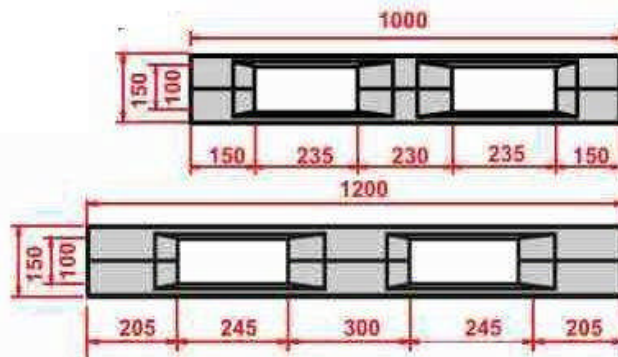

Plastic Pallets

Plastic Pallets

"Your Shipping Partner"

PAL1012ASN SIZE 100 X 120 X 15 CM.

NON SLIP RUBBER CAP : 24

Bottom View

MATERIAL	: HDPE
WEIGHT	: 30 KG.
FUNCTIONS	: SINGLE - FACE 4-WAY ENTRY
STATIC LOAD	: 6000 KG.
DYNAMIC LOAD	: 2000 KG.
RACKING LOAD	: 1000 KG.
NON SLIP RUBBER CAP	: 24
QTY / 20FCL, 40FCL, 40HQ	: 152, 319, 342