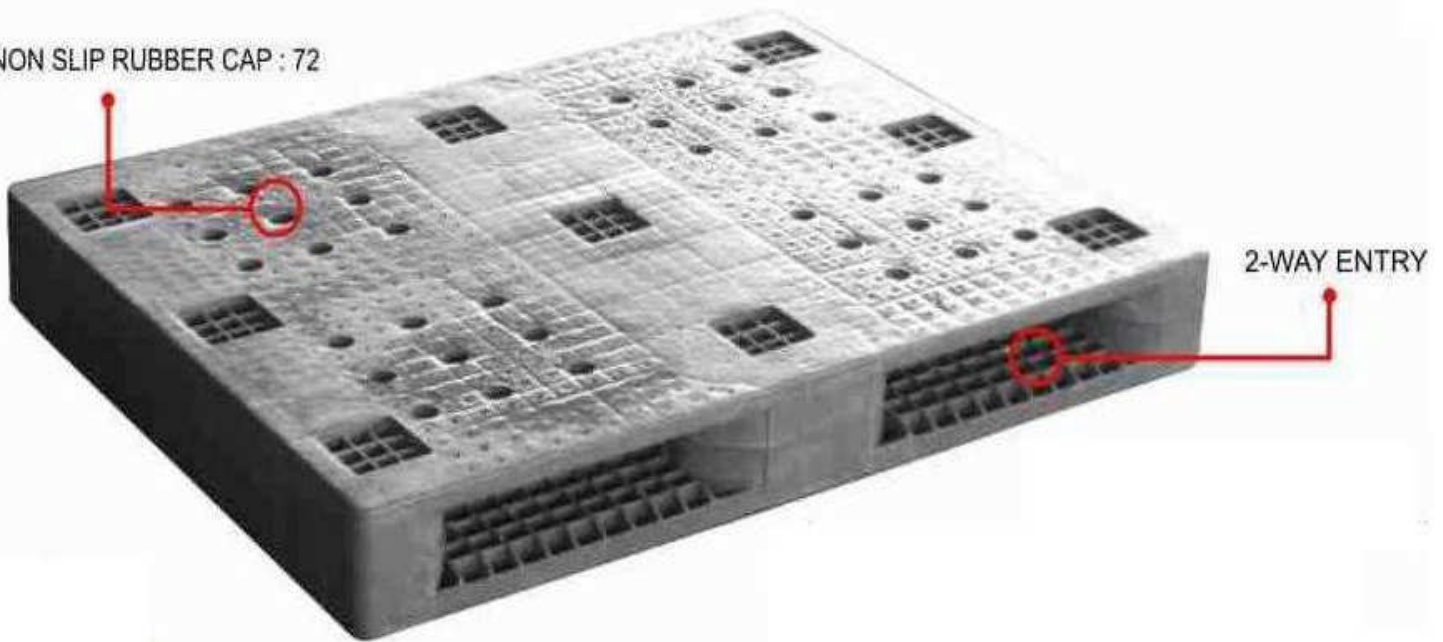

Plastic Pallets

Plastic Pallets

"Your Shipping Partner"

PAL0912AD SIZE 95 X 125 X 15 CM.

NON SLIP RUBBER CAP : 72

MATERIAL	: HDPE
WEIGHT	: 34 KG.
FUNCTIONS	: DOUBLE-FACE/2-WAY ENTRY
STATIC LOAD	: 6000 KG.
DYNAMIC LOAD	: 2000 KG.
RACKING LOAD	: 1000 KG.
NON SLIP RUBBER CAP	: 72
QTY / 20FCL, 40FCL, 40HQ	: 170, 325, 371