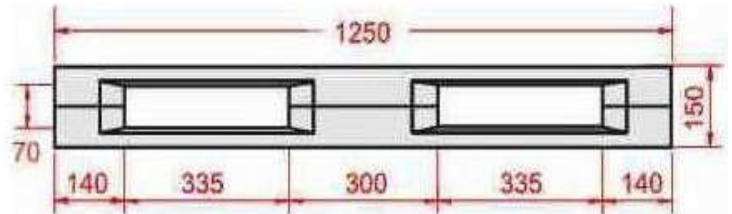

Plastic Pallets

Plastic Pallets

"Your Shipping Partner"

PAL0912AD SIZE 95 X 125 X 15 CM.

NON SLIP RUBBER CAP : 72

MATERIAL	: HDPE
WEIGHT	: 34 KG.
FUNCTIONS	: DOUBLE-FACE/2-WAY ENTRY
STATIC LOAD	: 6000 KG.
DYNAMIC LOAD	: 2000 KG.
RACKING LOAD	: 1000 KG.
NON SLIP RUBBER CAP	: 72
QTY / 20FCL, 40FCL, 40HQ	: 170, 325, 371