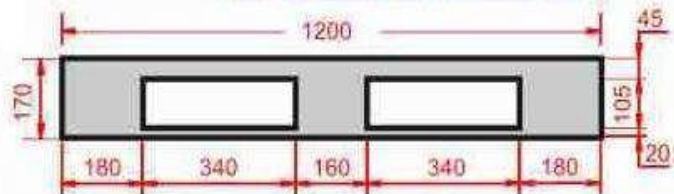

Plastic Pallets

Plastic Pallets

"Your Shipping Partner"

PAL0812BSF SIZE 80 X 120 X 17 CM.

NON SLIP RUBBER CAP : 16

Bottom View

MATERIAL

: HDPE

WEIGHT

: 16 KG.

FUNCTIONS

: SINGLE-FACE/4-WAY ENTRY

STATIC LOAD

: 4000 KG.

DYNAMIC LOAD

: 1500 KG.