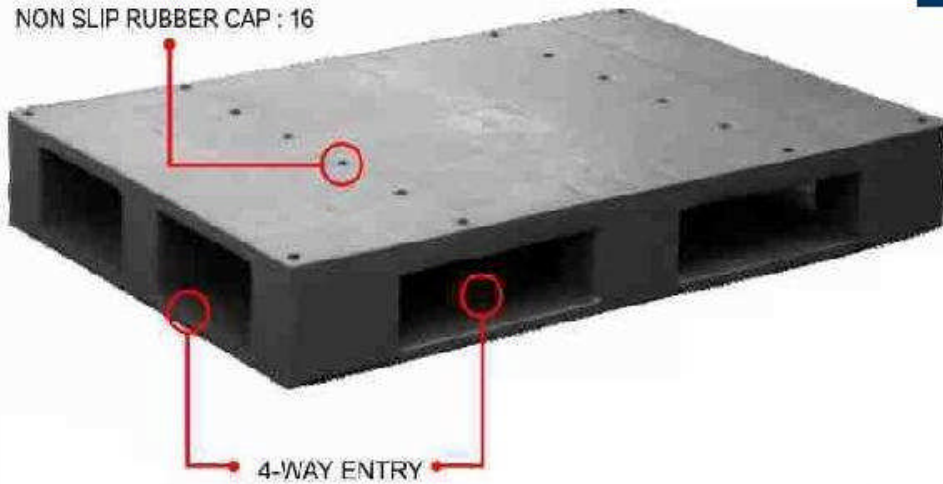

Plastic Pallets

Plastic Pallets

"Your Shipping Partner"

PAL0812BSF SIZE 80 X 120 X 17 CM.

NON SLIP RUBBER CAP : 16

Bottom View

MATERIAL

: HDPE

WEIGHT

: 16 KG.

FUNCTIONS

: SINGLE-FACE/4-WAY ENTRY

STATIC LOAD

: 4000 KG.

DYNAMIC LOAD

: 1500 KG.