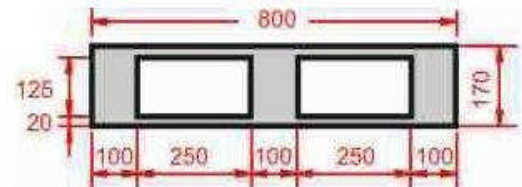

Plastic Pallets

Plastic Pallets

"Your Shipping Partner"

PAL0812BSF SIZE 80 X 120 X 17 CM.

NON SLIP RUBBER CAP : 16

Bottom View

MATERIAL

: HDPE

WEIGHT

: 16 KG.

FUNCTIONS

: SINGLE-FACE/4-WAY ENTRY

STATIC LOAD

: 4000 KG.

DYNAMIC LOAD

: 1500 KG.